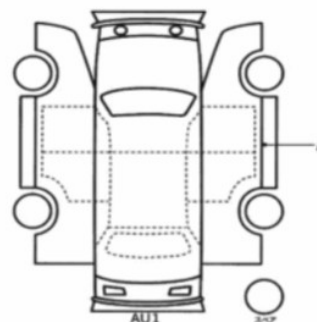

2019 TOYOTA LandCruiser Prado 5D TX		OVERALL 4.5	
		EXTERIOR -	INTERIOR B
MODEL CODE LDA-GDJ150W	DISPLACEMENT 2,754 cc		
YEAR / REG. 2019/08	MILEAGE 16,982 km		
DOORS 5	SEATS 7		
DRIVETRAIN 4WD	TRANSMISSION AT		
FUEL Diesel	STEERING Right		
EXTERIOR COLOR Pearl White	BODY TYPE SUV		
CHASSIS NO. GDJ150-0042708	DIMENSIONS (L X W X H) 482 x 188 x 189 cm		
SALES POINTS			
Alloy Wheels		Navigation System (SD Navigation)	
Adaptive Cruise Control			
INSPECTOR REPORT			
Seat burn, some interior dirt and scratches, minor scratches and small dents.			

○検査員報告
シートコゲ
ルーム内一部汚れキズ
小キズ小凹

[荷台内寸]約 × × (cm)
長さ 482 cm 幅 188 cm 高さ 189 cm