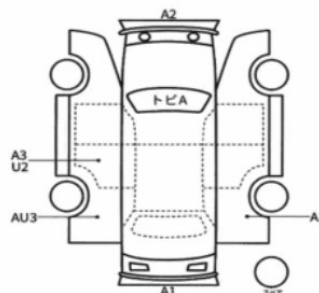

2020 MAZDA CX-8 XD Proactive S Package		OVERALL	
		3.5	
		EXTERIOR	INTERIOR
		-	B
MODEL CODE 3DA-KG2P	DISPLACEMENT 2,188 cc		
YEAR / REG. 2020/02	MILEAGE 87,340 km		
DOORS 5	SEATS 7		
DRIVETRAIN 2WD (FF)	TRANSMISSION AT		
FUEL Diesel	STEERING Right		
EXTERIOR COLOR Gray	INTERIOR COLOR Black		
BODY TYPE SUV			
CHASSIS NO. KG2P-303277	DIMENSIONS (L X W X H) 490 x 184 x 173 cm		
SALES POINTS			
Alloy Wheels Power Tailgate Leather Seats (Leather)		Adaptive Cruise Control Around View Monitor Navigation System	
INSPECTOR REPORT			
Seat sagging and wrinkles, wheel scratches, scratches and dents.			

○検査員報告
シートヘタリ, シフ
ホイールキズ
キズ凹

【荷台内寸】約 × × (cm)
長さ cm 幅 cm 高さ cm