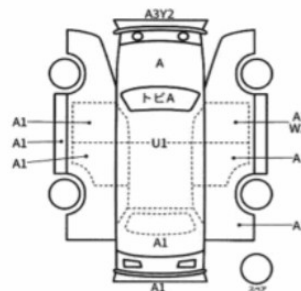

2020 TOYOTA Alphard 2.5S Type Gold		OVERALL	
		4	
		EXTERIOR	INTERIOR
		-	C
MODEL CODE 3BA-AGH30W	DISPLACEMENT 2,493 cc		
YEAR / REG. 2020/12	MILEAGE 114,476 km		
DOORS 5	SEATS 7		
DRIVETRAIN 2WD (FF)	TRANSMISSION AT		
FUEL Petrol	STEERING Right		
EXTERIOR COLOR White	BODY TYPE Minivan		
CHASSIS NO. AGH30-0353690	DIMENSIONS (L X W X H) 495 x 185 x 194 cm		
SALES POINTS			
Alloy Wheels Modellista Sunroof Power Sliding Doors (Both Sides) Power Tailgate		Adaptive Cruise Control Around View Monitor Navigation System (SD Navigation) Rear Seat Entertainment (13.3-inch Rear...) JBL Premium Sound System (17 Speak...	
INSPECTOR REPORT			
Interior dirty and scratched, steering wheel scuffs, seat stains, various scratches and dents.			

○検査員報告
 ルーム内汚れキズ
 ハンドルスレ
 シートシミ
 各キズ凹

【荷台内寸】約	×	×	(cm)
長さ	cm	幅	高さ
	cm		cm